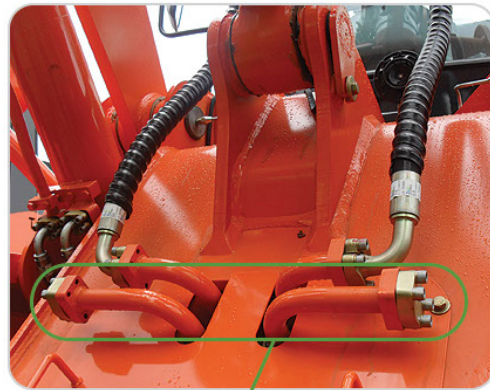

SNS LOADER QUICK COUPLER

- Highly durable and productive – designed specifically to optimize performance.
- Ideally suited to both 3-arm z-bar and 4-arm tool carrier wheel loaders.
- Automatic male master pricing includes full installation kit instructions and parts manual.
- All installations leave third function lines open for attachment.

VISUAL LOCKING INDICATOR

3rd SPOOL PIPING SHOULD BE INSTALLED FOR SNS ATTACHMENTS.

SNS QUICK COUPLER SYSTEM

Our quick coupler system is designed to all-in one system which means you can use various attachments with our quick coupler systems. We hope you to experience convenient and easy usage by our customized system.