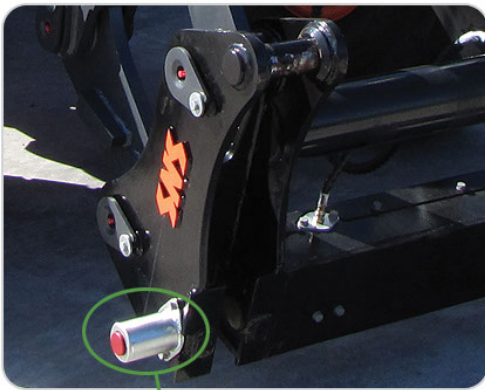

SNS LOADER QUICK COUPLER

- Highly durable and productive – designed specifically to optimize performance.
- Ideally suited to both 3-arm z-bar and 4-arm tool carrier wheel loaders.
- Automatic male master pricing includes full installation kit instructions and parts manual.
- All installations leave third function lines open for attachment.

VISUAL LOCKING INDICATOR

3rd SPOOL PIPING SHOULD BE INSTALLED FOR SNS ATTACHMENTS.

SNS QUICK COUPLER SYSTEM

Our quick coupler system is designed to all-in one system which means you can use various attachments with our quick coupler systems. We hope you to experience convenient and easy usage by our customized system.