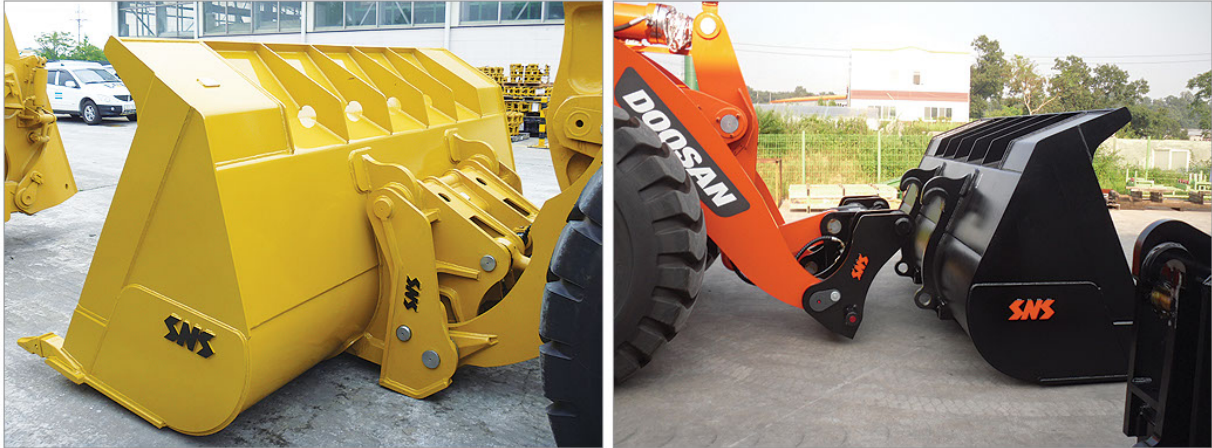

SNS LOADER QUICK COUPLER

- Highly durable and productive – designed specifically to optimize performance.
- Ideally suited to both 3-arm z-bar and 4-arm tool carrier wheel loaders.
- Automatic male master pricing includes full installation kit instructions and parts manual.
- All installations leave third function lines open for attachment.

VISUAL LOCKING INDICATOR

3rd SPOOL PIPING SHOULD BE INSTALLED FOR SNS ATTACHMENTS.

SNS QUICK COUPLER SYSTEM

Our quick coupler system is designed to all-in one system which means you can use various attachments with our quick coupler systems. We hope you to experience convenient and easy usage by our customized system.